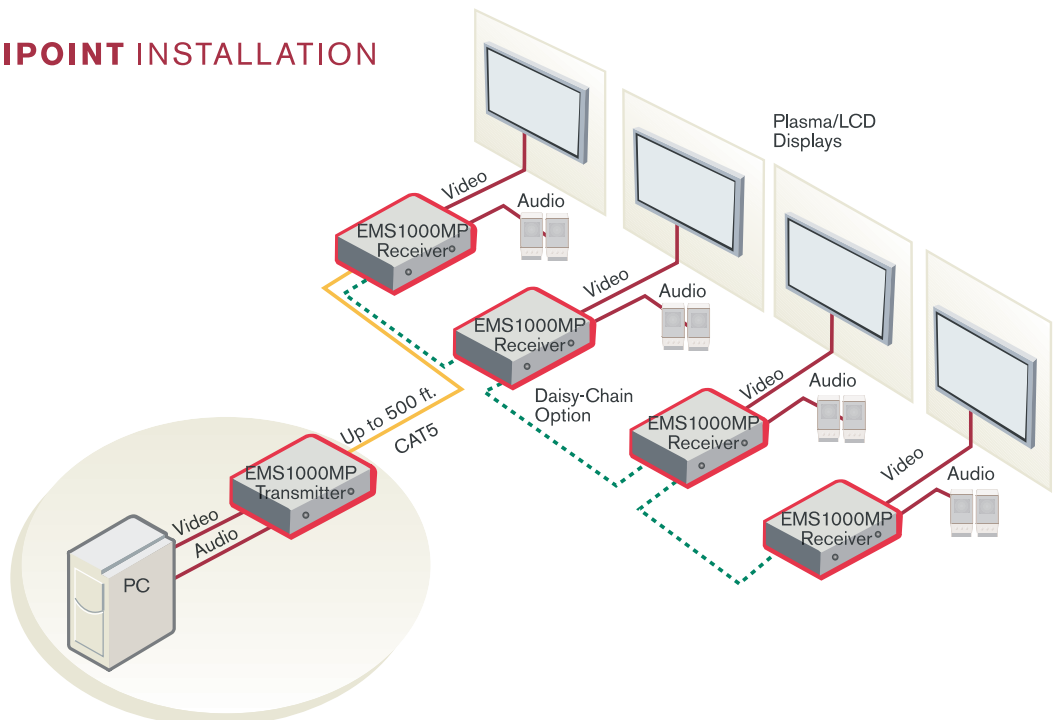

EMERGE™ EMS1000MP MEDIA STREAMER SPECIFICATIONS

TRANSMITTER INPUTS

Computer Video Signals:

Mini D-Sub 15 pin connector
Up to 60hz Vertical Refresh

Video Signals:

VGA, XGA, UXGA, WXGA

Audio: Stereo mini jack

Power: 12 VDC @ 1A from supplied 100-240 VAC 50/60 Hz switching power supply

Power Connector: 2.1mm ID, 5.5mm OD, 9.5mm length barrel connector, tip positive

RECEIVER OUTPUTS

Computer Video Signals:

Mini D-Sub 15 pin socket connector
Up to 60hz Vertical Refresh

Video Signal Formats:

VGA, XGA, UXGA, WXGA

Audio: Stereo mini jack

Power: 12 VDC @ 1A from supplied 100-240 VAC 50/60 Hz switching power supply

Power Connector: 2.1mm ID, 5.5mm OD, 9.5mm length barrel connector, tip positive

PERFORMANCE

1600 x 1200 resolution at 650 feet

COMMUNICATION MODES

Point-to-Point or Point to Multipoint

PART NUMBERS

EMS1000MP-001

EMS1000T-001

EMS1000R-001

WARRANTY

Two years

POINT-TO-MULTIPOINT INSTALLATION

One Dambrackas Way, Sunrise, FL 33351
TEL 800.275.3500 - 954.746.9000, Ext. 7110
FAX 954.746.9101 - av.sales@avocent.com
www.avocent.com

Avocent, the Avocent logo, The Power of Being There and Emerge are trademarks or registered trademarks of Avocent Corporation. All other marks are the property of their respective owners. © 2005 Avocent Corporation. All rights reserved.

0705-EMS1000MP-TP